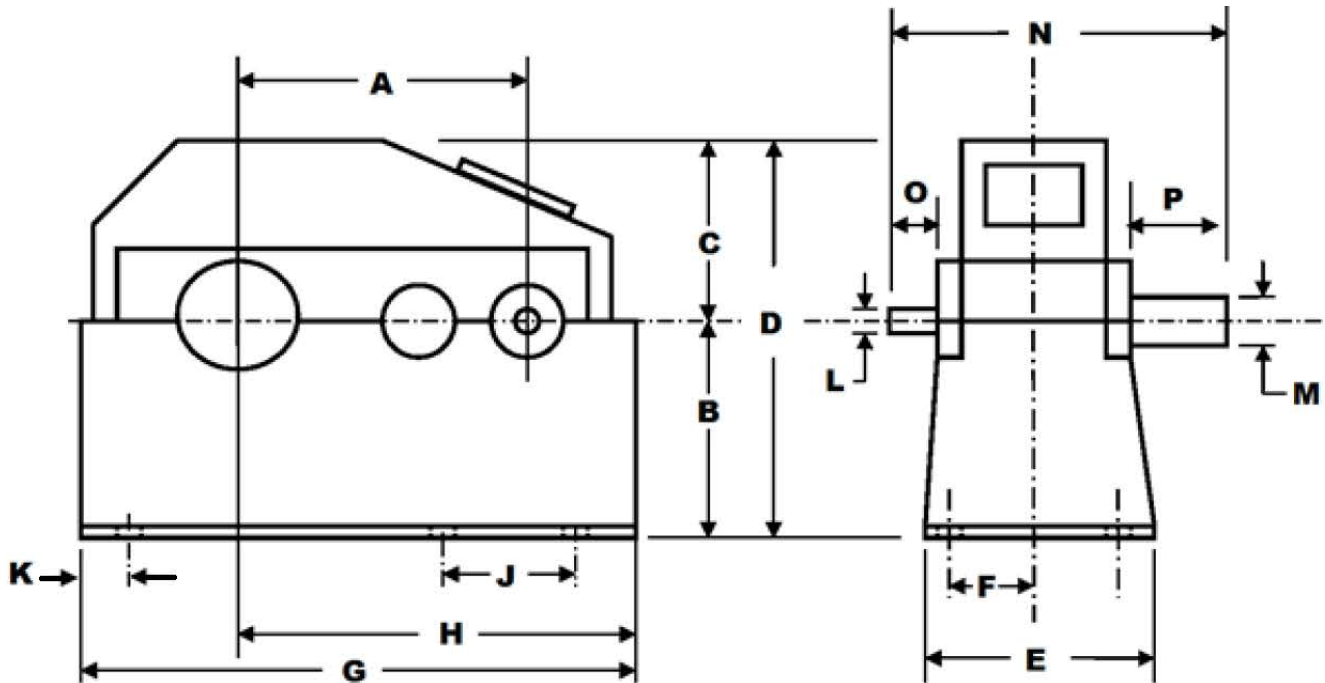

300 HP (225 KW) SEW-EURODRIVE IC315N USED GEAR REDUCER / SPEED REDUCER / GEARBOX

MANUFACTURER: SEW-EURODRIVE CO.

AGE: 7/20/1999

MODEL NO.: 1C315N

SERIAL NO.: C000123

HP RATING: 300

(225 KW)

INPUT RPM: 885

RATIO: 6.65:1

REDUCTION: SINGLE

SERVICE FACTOR: 1.72

WEIGHT: 2,425 LBS.

(1,100 KG)

A=12.4"

E=20.47"

J=19.21"

N=34.64"

B=22.04"

F=8.26"

K=2.83"

O=5.12"

C=14.17"

G=44"

L=3.75"

P=7.87"

D=36.22"

H=28.26"

M=6.22"

INVENTORY ID: 200287-000-00

CASEYUSA®

Revised 3/8/19

Page 1 of 1