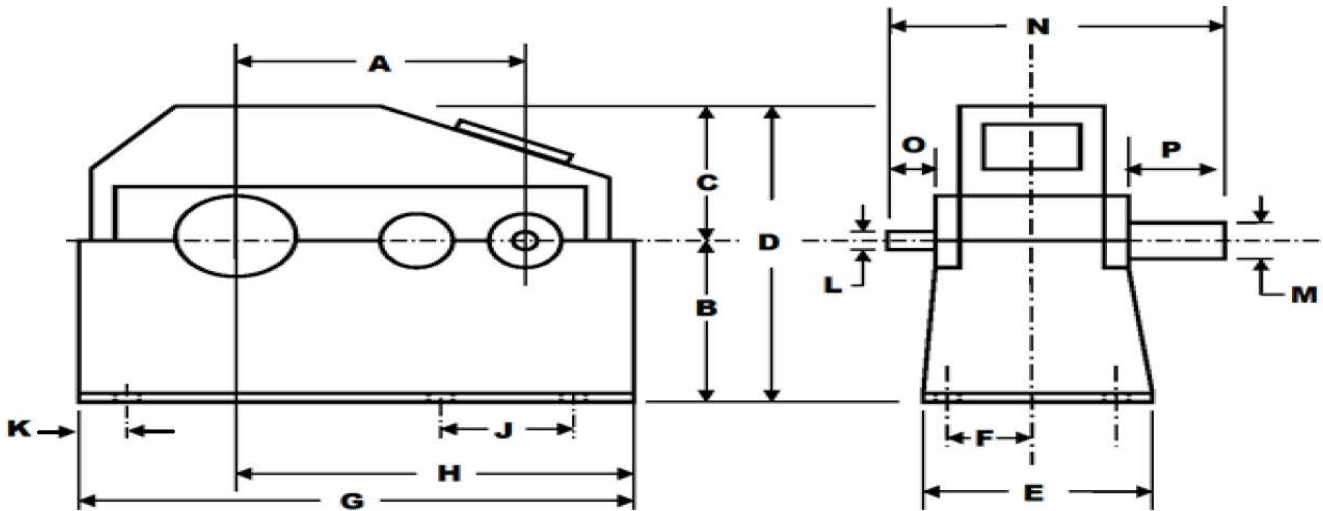

72 HP (53 KW) DORRIS 8311 USED GEAR REDUCER / SPEED REDUCER / GEARBOX

MANUFACTURER: DORRIS
 MODEL NO.: 8311-LHB/L
 SERIAL NO.: B-8312632
 HP RATING: 72 (53 KW)
 INPUT RPM: 1750
 RATIO: 11.408:1
 REDUCTION: DOUBLE
 SERVICE FACTOR: 1.0
 TYPE: PARALLEL
 GEAR TYPE: HELICAL
 BEARING TYPE: ROLLER
 WEIGHT: 515 LBS. (234 KG)

A=13.5"	E=13"	J=9"	N=21"
B=9"	F=5.5"	K=1.25"	O=3.25"
C=8"	G=23.75"	L=2"	P=4.5"
D=17"	H=17"	M=3"	

INVENTORY ID: 200041-000-00

CASEYUSA®

Revised 3/7/19

Page 1 of 1

CASEY

275 Kappa Drive, Pittsburgh, PA 15238

Ph: (800) 882-7000 • (412) 963-1111