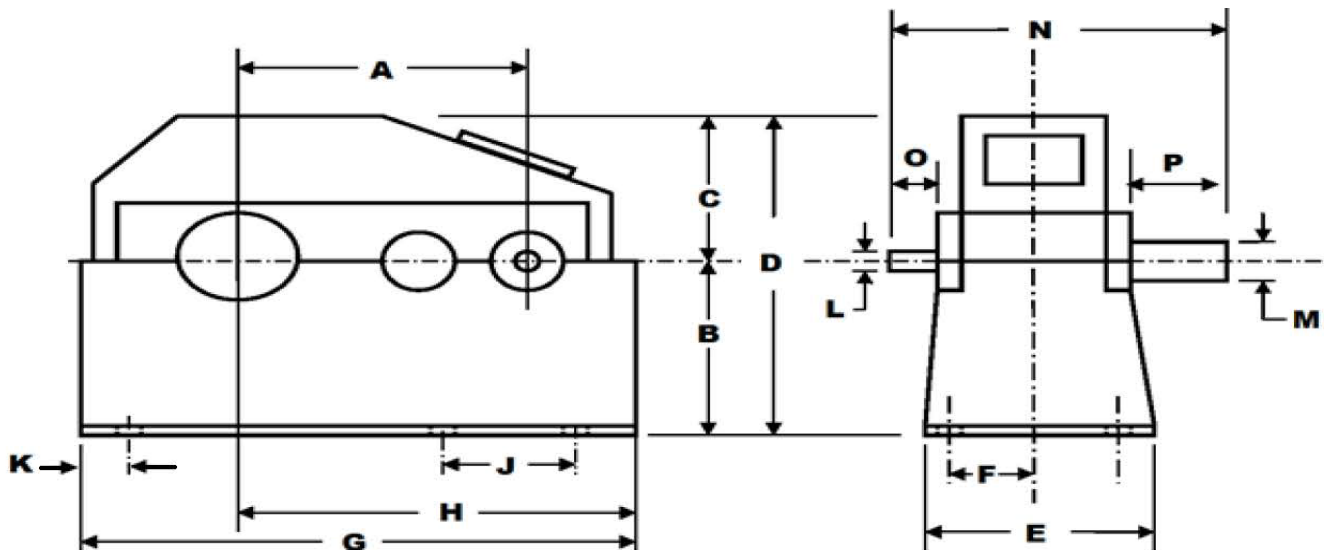

500/650 HP (370/480 KW) LOEWY 14050 PARALLEL USED GEAR REDUCER / SPEED REDUCER / GEARBOX

MANUFACTURER: LOEWY
 AGE: 1960
 MODEL NO.: BH140SO
 SERIAL NO.: 131650
 HP RATING: 500 / 650 (370/480 KW)
 INPUT RPM: 720 / 53
 RATIO: 13.6:1
 REDUCTION: DOUBLE
 SERVICE FACTOR: 1.3
 TYPE: PARALLEL
 GEAR TYPE: HELICAL
 BEARING TYPE: ROLLER
 WEIGHT: 24,900 LBS. (11,294 KG)

A=55.119"	E=49"	J=31.5"	N=67.5"
B=35.5"	F=22"	K=5"	O=6.5"
C=32"	G=109"	L=5.5"	P=12"
D=67.25"	H=74"	M=10.5"	

INVENTORY ID: 107631-014-00

CASEYUSA®

Revised 2/26/19

Page 1 of 1

CASEY

275 Kappa Drive, Pittsburgh, PA 15238