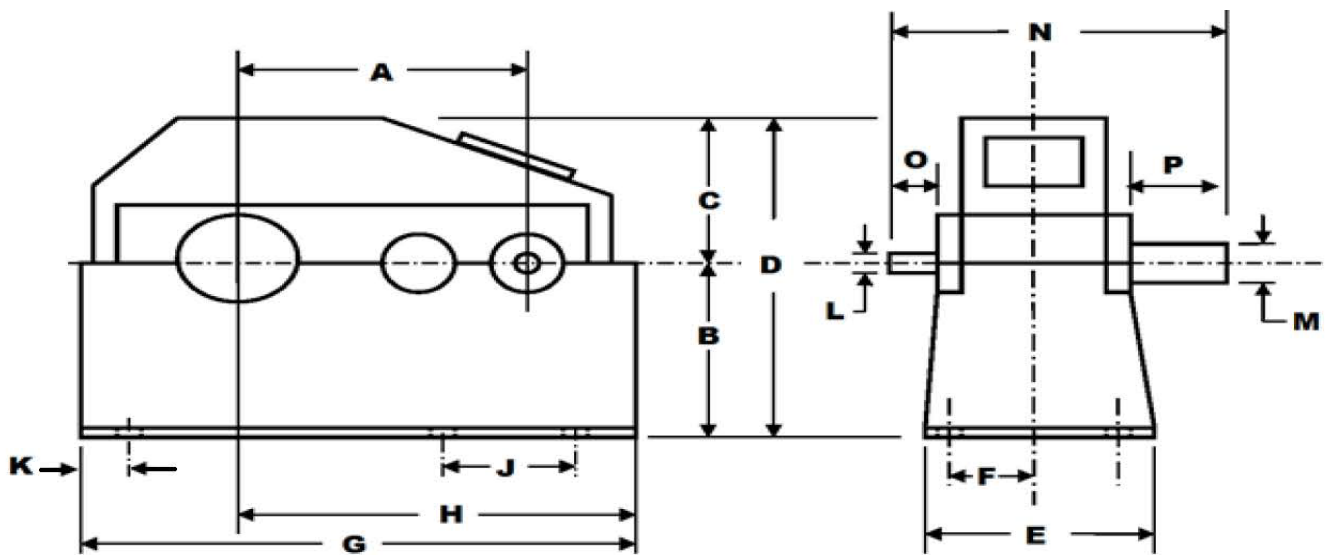

# 1,000 HP (740 KW) MORGARDSHAMMAR 823419 PARALLEL USED GEAR REDUCER / SPEED REDUCER / GEARBOX

MANUFACTURER: MORGARDSHAMMAR  
 MODEL NO.: 823419  
 HP RATING: 1,000 (740 KW)  
 INPUT RPM: 600/1200  
 RATIO: 15.66:1  
 REDUCTION: DOUBLE  
 SERVICE FACTOR: 1.0  
 TYPE: PARALLEL  
 GEAR TYPE: HELICAL  
 BEARING TYPE: ROLLER  
 WEIGHT: 30,000 LBS. (13,610 KG)

A=67.71"	E=44.88"	J=29.25"	N=48"
B=39.37"	F=23.75"	K=32.75"	O=3.25"
C=35.43"	G=126"	L=6.125"	P=19"
D=76"	H=106.69"	M=9.75"	

INVENTORY ID: 107395-000-00

NOTE: FIELD DIMENSIONS TO BE VERIFIED AT INSPECTION