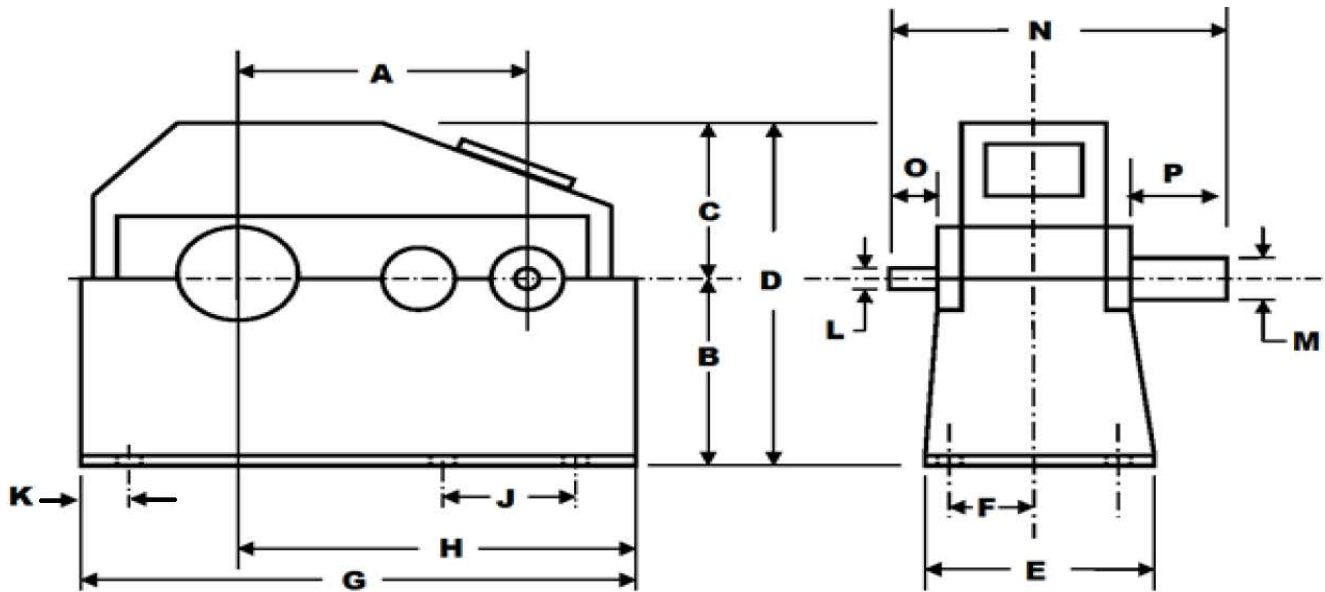

# 8 HP (6 KW) HORSBURGH & SCOTT WB 1600 RIGHT ANGLE USED GEAR REDUCER / SPEED REDUCER / GEARBOX

MANUFACTURER: HORSBURGH & SCOTT

MODEL NO.: WB-1600

SERIAL NO.: J-3507

HP RATING: 8

(6 KW)

INPUT RPM: 870

RATIO: 40:1

REDUCTION: SINGLE

SERVICE FACTOR: 1

TYPE: RIGHTANGLE

GEAR TYPE: WORM

BEARING TYPE: ROLLER

WEIGHT: 740 LBS.

(335 KG)

A=	E=16.5"	J=15.5"	N=30.25"
B=18"	F=6.875"	K=2.25"	O=6"
C=8.5"	G=20"	L=1.75"	P=6"
D=26.5"	H=10"	M=2.875"	